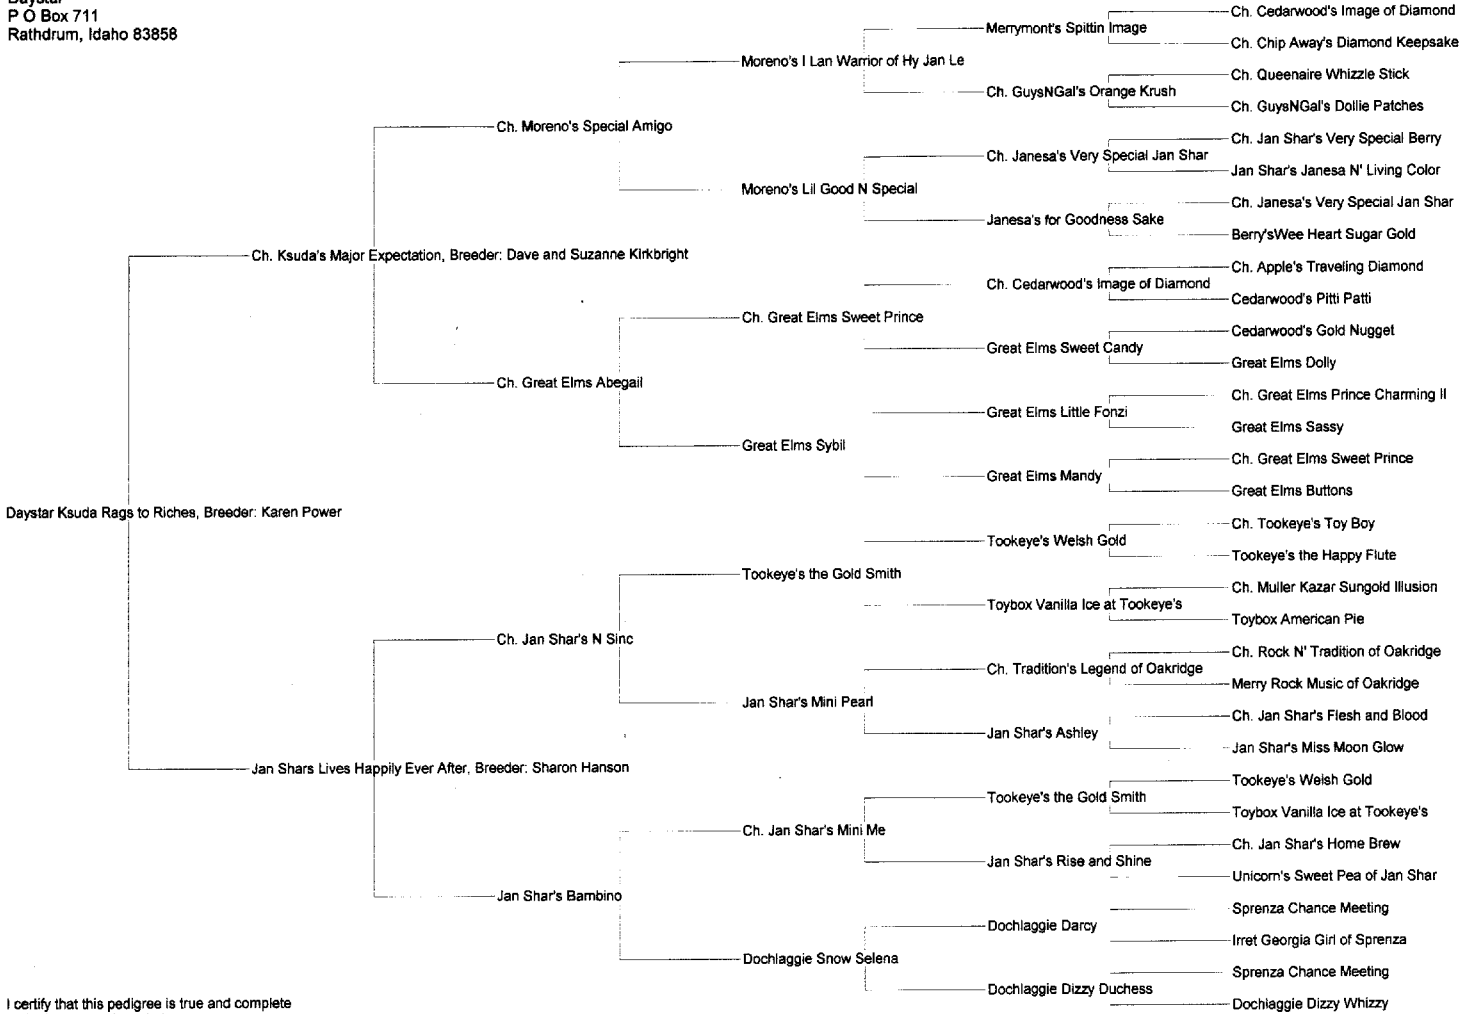

# Pedigree for Daystar Ksuda Rags to Riches

Karen Power  
 Daystar  
 P O Box 711  
 Rathdrum, Idaho 83858

I certify that this pedigree is true and complete to the best of my knowledge

Date: \_\_\_\_\_